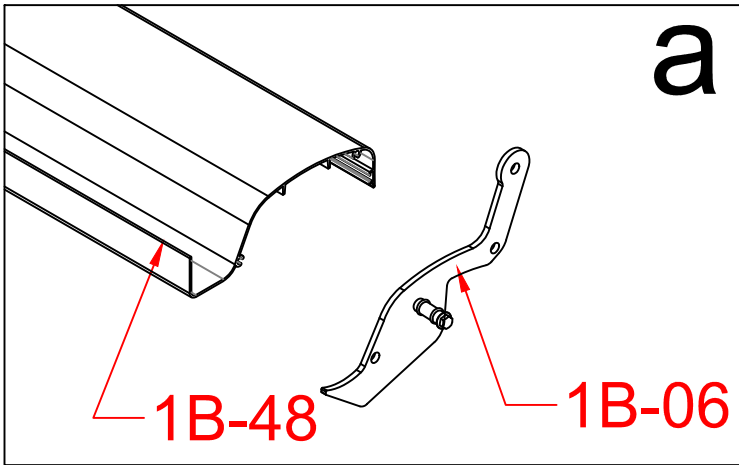

Item	Drawings	Qty
1B-26		2
1B-32		2
1B-33		2
1B-16		2
1B-17		2
1B-48		48
1B-49		46
1B-50		2
1B-51	 M3.5*25	192+4
3B-45	 M8*10	8
3B-46		8

1B-27			2
1B-01			4
1B-13			6
1B-22			36

1B-04		2
1B-18		1

3B-46		2
3B-45	 M8*10	2
3B-32		1
3B-33		1
3B-27		1
3B-02		1

3B-46		2
3B-18		1
3B-45	 M8*10	2
3B-02-2		1

warning:
 Install two manual controllers must according to the manuals. Please noted that the direction of two manual controllers must be consistent.

1B-02		1
1B-02-1		1
1B-14		2

3B-46		4
1B-32		1
1B-33		1
1B-03		1
1B-03-2		1
3B-45	 M8*10	4
1B-18		1

1B-21		24
-------	---	----

1B-26		2
1B-11		4
1B-19		12

Warning:
 Before installation, tear off the protective film of the tape on the back side of Gutter.

1B-05-2		4
1B-05		2
1B-23		x

1B-24		1
1B-12		4

1B-51		X*2
1B-06		X
1B-48		X

1B-49		X
1B-50		2
1B-51		X

1B-06			2
-------	--	--	---

1B-07		X
-------	--	---

1B-23		20
1B-08A		1
1B-08B		1
1B-08C		1
1B-08D		1

warning:
Bolts must be tightened