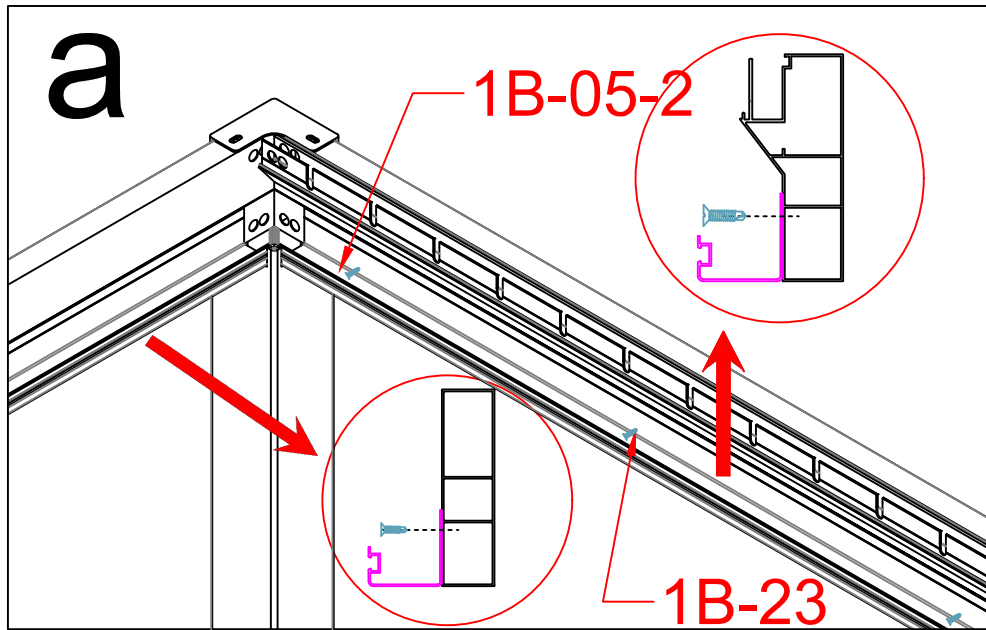

3B-46		2
3B-18		1
3B-45	 M8*10	2
3B-02-2		1

warning:
 Install two manual controllers must according to the manuals. Please noted that the direction of two manual controllers must be consistent.

1B-02		1
1B-02-1		1
1B-14		2

3B-46		4
1B-32		1
1B-33		1
1B-03		1
1B-03-2		1
3B-45	 M8*10	4
1B-18		1

1B-21		24
-------	---	----

1B-26		2
1B-11		4
1B-19		12

Warning:
 Before installation, tear off the protective film of the tape on the back side of Gutter.

1B-05-2		4
1B-05		2
1B-23		x

1B-24		1
1B-12		4

1B-51		X*2
1B-06		X
1B-48		X

1B-49		X
1B-50		2
1B-51		X

1B-06			2
-------	--	--	---

1B-07		X
-------	--	---

1B-23		20
1B-08A		1
1B-08B		1
1B-08C		1
1B-08D		1

warning:
Bolts must be tightened