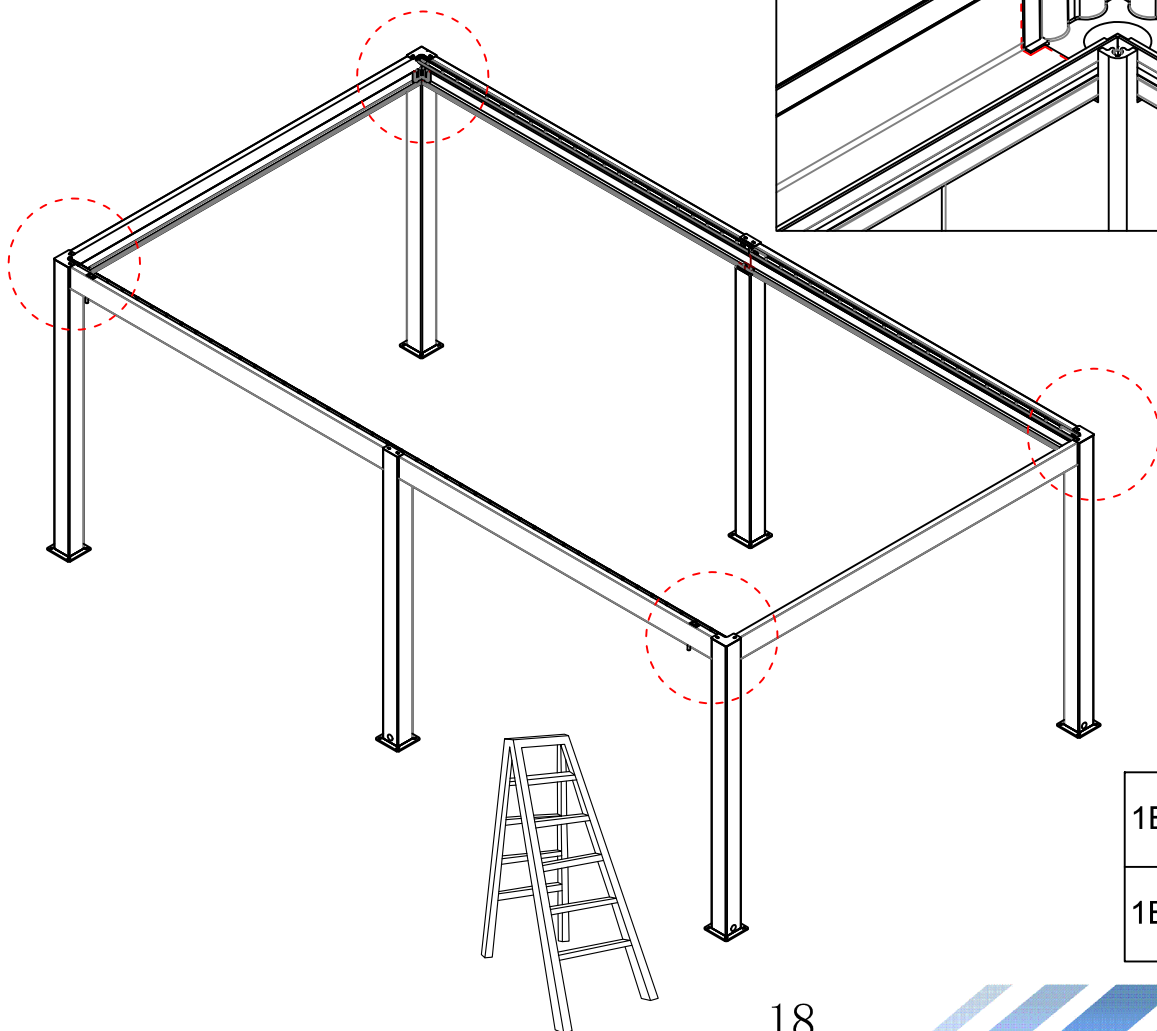

3B-46		2
3B-18		1
3B-45	 M8*10	2
3B-02-2		1

warning:
 Install two manual controllers must according to the manuals. Please noted that the direction of two manual controllers must be consistent.

1B-02		1
1B-02-1		1
1B-14		2

3B-46		4
1B-32		1
1B-33		1
1B-03		1
1B-03-2		1
3B-45	 M8*10	4
1B-18		1

1B-21		24
-------	---	----

1B-26		2
1B-11		4
1B-19		12

Warning:
 Before installation, tear off the protective film of the tape on the back side of Gutter.

1B-05-2		4
1B-05		2
1B-23		x

1B-24		1
1B-12		4

1B-51		X*2
1B-06		X
1B-48		X

1B-49		X
1B-50		2
1B-51		X

1B-06			2
-------	--	--	---

1B-07		X
-------	--	---

1B-23		20
1B-08A		1
1B-08B		1
1B-08C		1
1B-08D		1

warning:
Bolts must be tightened