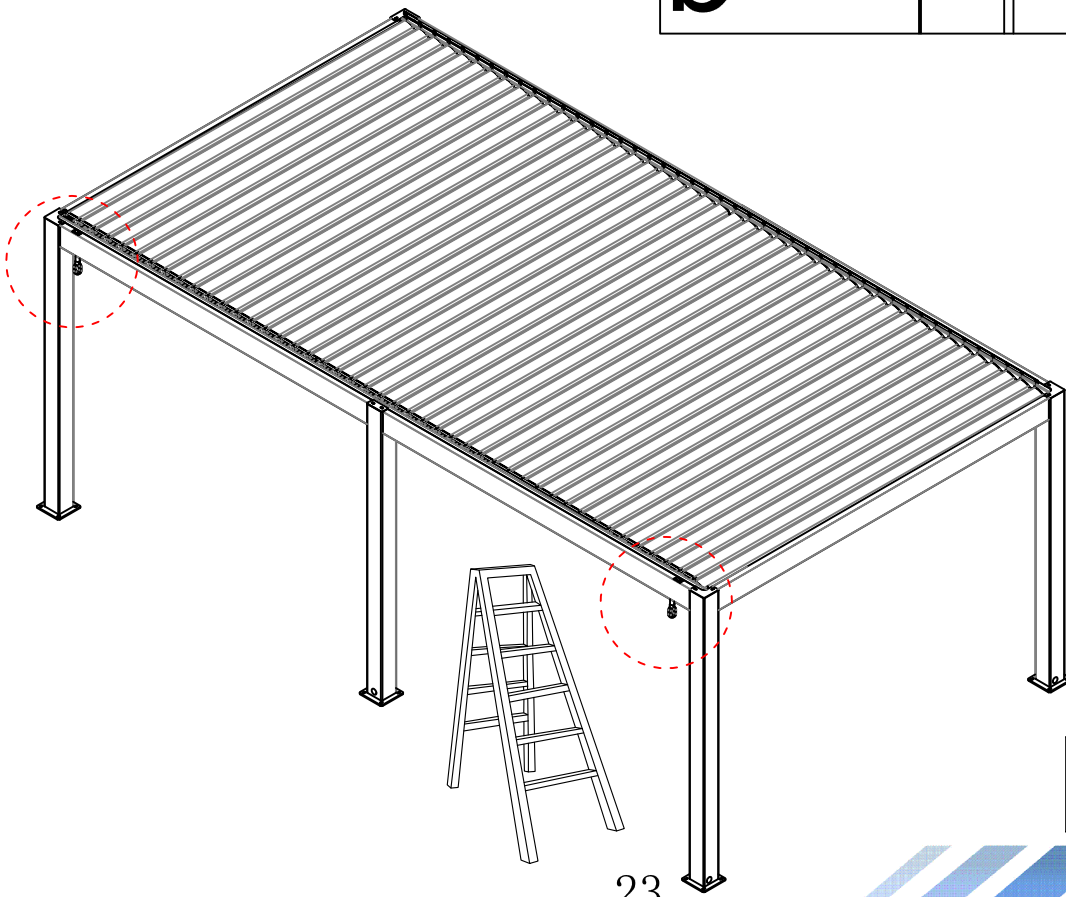

3B-46		4
1B-32		1
1B-33		1
1B-03		1
1B-03-2		1
3B-45	 M8*10	4
1B-18		1

1B-21		24
-------	---	----

1B-26		2
1B-11		4
1B-19		12

Warning:
 Before installation, tear off the protective film of the tape on the back side of Gutter.

1B-05-2		4
1B-05		2
1B-23		x

1B-24		1
1B-12		4

1B-51		X*2
1B-06		X
1B-48		X

1B-49		X
1B-50		2
1B-51		X

1B-06			2
-------	--	--	---

1B-07		X
-------	--	---

1B-23		20
1B-08A		1
1B-08B		1
1B-08C		1
1B-08D		1

warning:
Bolts must be tightened

1B-09		4
1B-20		X

1B-17		+ 		2
-------	---	---	---	---

1B-16		2
1B-24		1

Warning
In Snow season or in case of snow forecast open up your shutters in vertical position to avoid any damaging on your pergola. .