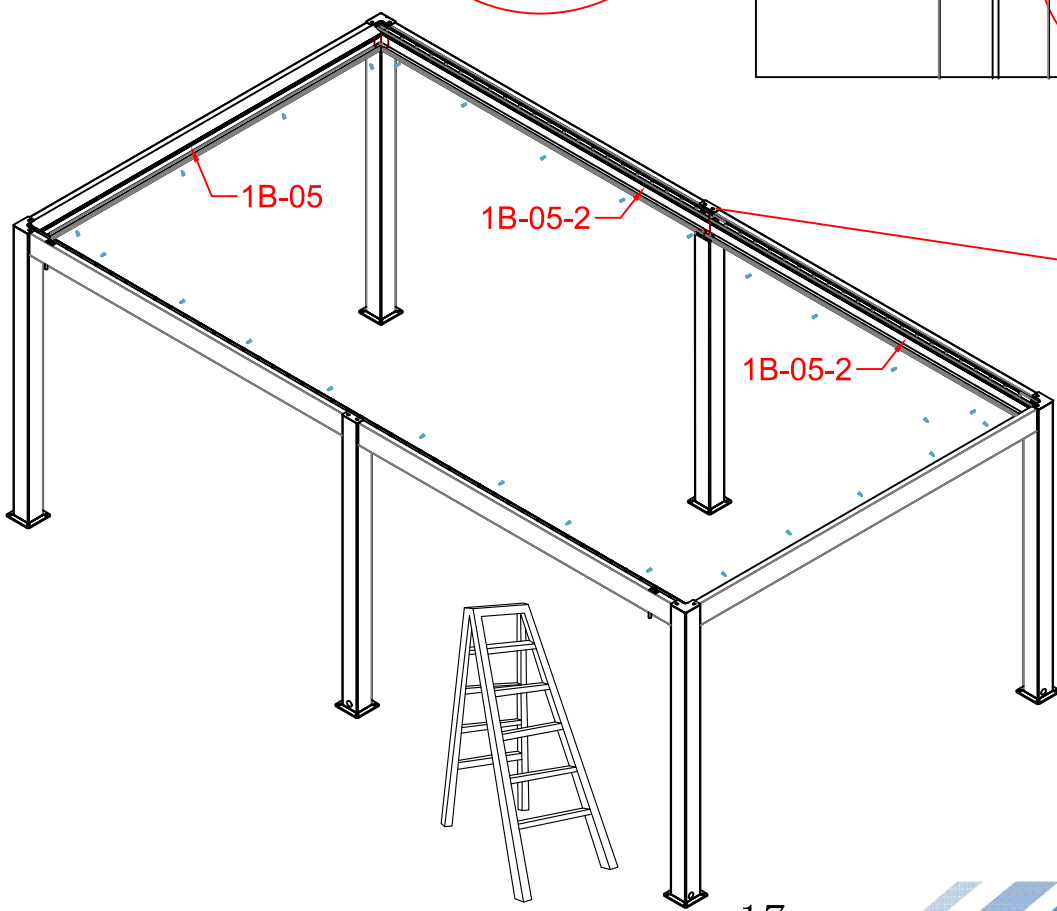

3B-46		4
1B-32		1
1B-33		1
1B-03		1
1B-03-2		1
3B-45	 M8*10	4
1B-18		1

1B-21		24
-------	---	----

1B-26		2
1B-11		4
1B-19		12

Warning:
 Before installation, tear off the protective film of the tape on the back side of Gutter.

1B-05-2		4
1B-05		2
1B-23		x

1B-24		1
1B-12		4

1B-51		X*2
1B-06		X
1B-48		X

1B-49		X
1B-50		2
1B-51		X

1B-06			2
-------	--	--	---

1B-07		X
-------	--	---

1B-23		20
1B-08A		1
1B-08B		1
1B-08C		1
1B-08D		1

warning:
Bolts must be tightened

1B-09		4
1B-20		X

1B-17		+ 		2
-------	---	---	---	---

1B-16		2
1B-24		1

Warning
In Snow season or in case of snow forecast open up your shutters in vertical position to avoid any damaging on your pergola. .