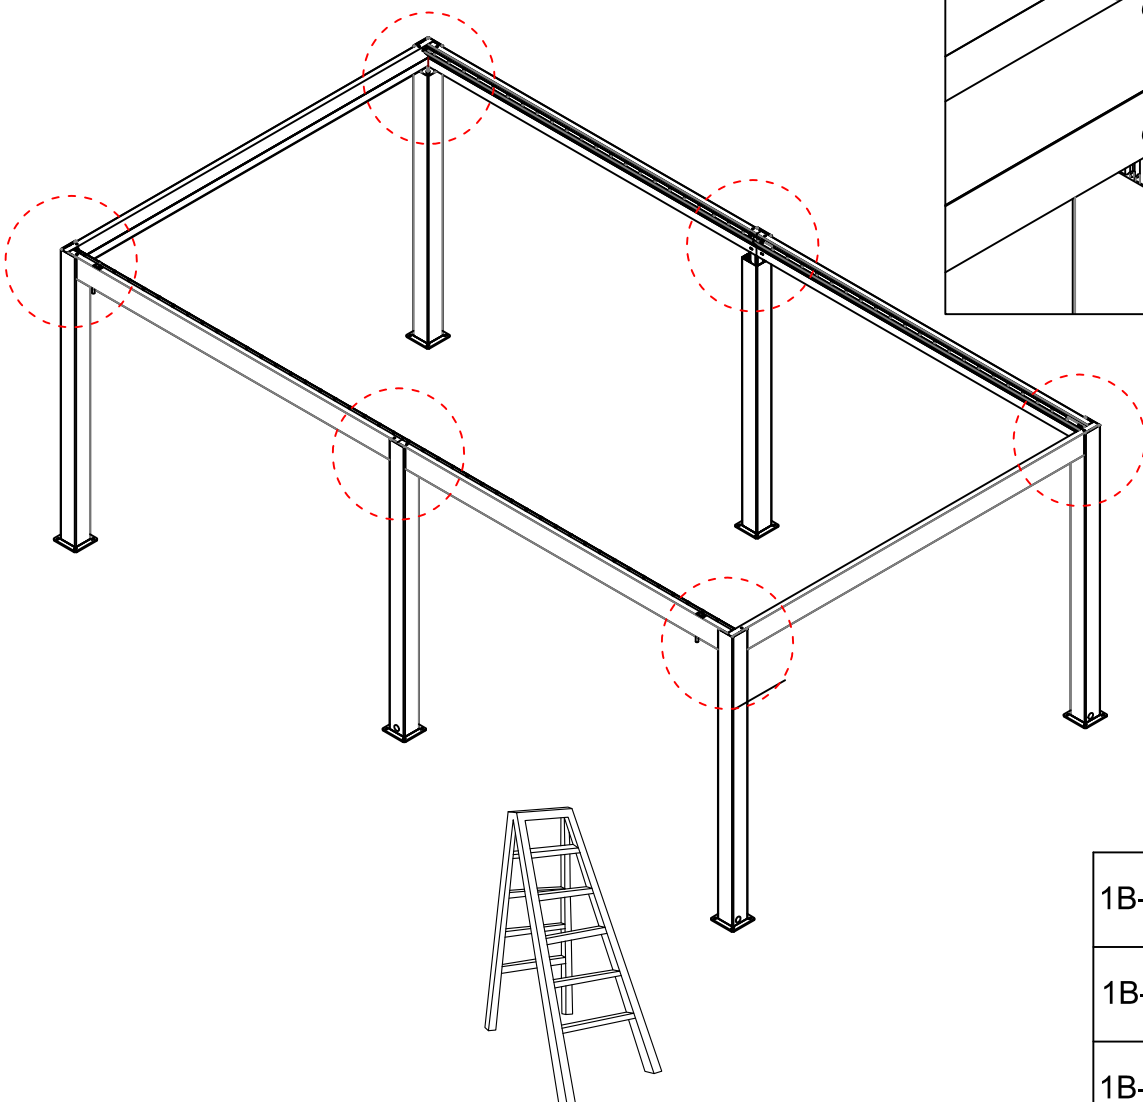

3B-46		2
3B-18		1
3B-45	 M8*10	2
3B-02-2		1

warning:
 Install two manual controllers must according to the manuals. Please noted that the direction of two manual controllers must be consistent.

1B-02		1
1B-02-1		1
1B-14		2

3B-46		4
1B-32		1
1B-33		1
1B-03		1
1B-03-2		1
3B-45	 M8*10	4
1B-18		1

1B-21		24
-------	---	----

1B-26		2
1B-11		4
1B-19		12

Warning:
 Before installation, tear off the protective film of the tape on the back side of Gutter.