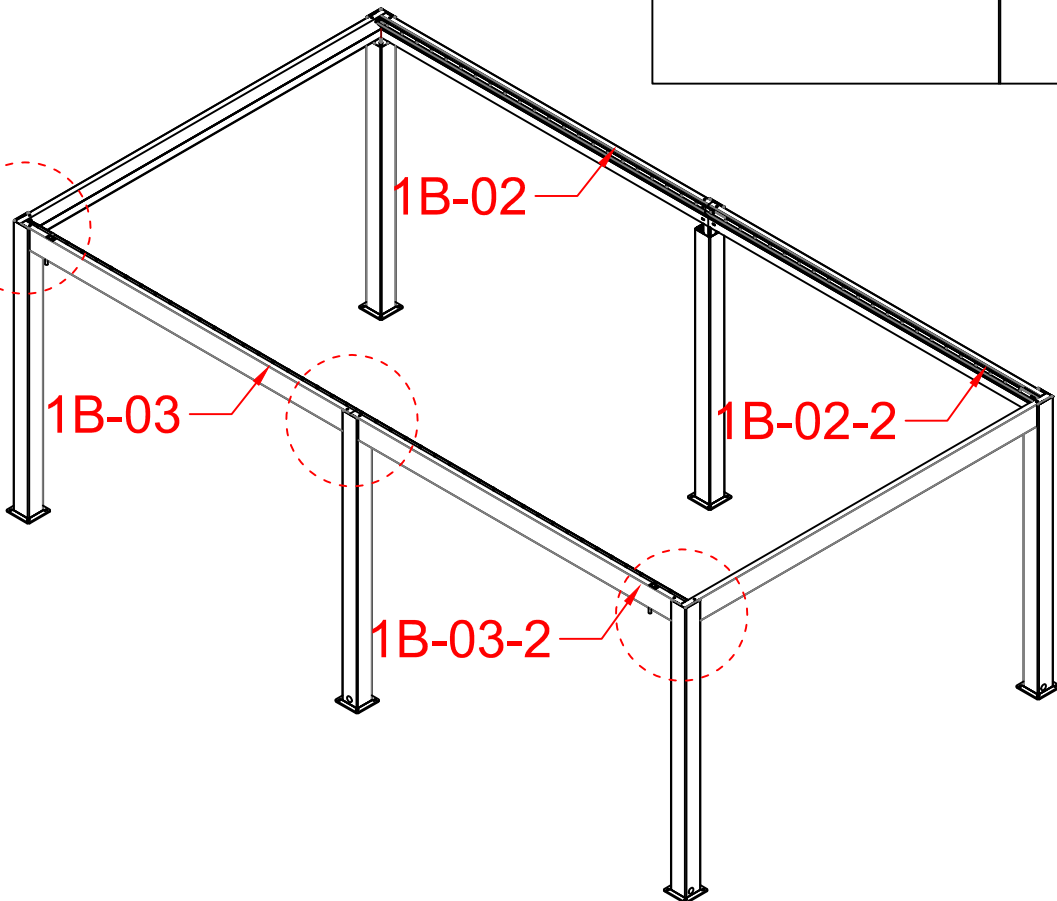

Item	Drawings	Qty
1B-26		2
1B-32		2
1B-33		2
1B-16		2
1B-17		2
1B-48		48
1B-49		46
1B-50		2
1B-51	 M3.5*25	192+4
3B-45	 M8*10	8
3B-46		8

1B-27			2
1B-01			4
1B-13			6
1B-22			36

1B-04		2
1B-18		1

3B-46		2
3B-45	 M8*10	2
3B-32		1
3B-33		1
3B-27		1
3B-02		1

3B-46		2
3B-18		1
3B-45	 M8*10	2
3B-02-2		1

warning:
 Install two manual controllers must according to the manuals. Please noted that the direction of two manual controllers must be consistent.

1B-02		1
1B-02-1		1
1B-14		2

3B-46		4
1B-32		1
1B-33		1
1B-03		1
1B-03-2		1
3B-45	 M8*10	4
1B-18		1

1B-21		24
-------	---	----

1B-26		2
1B-11		4
1B-19		12

Warning:
 Before installation, tear off the protective film of the tape on the back side of Gutter.