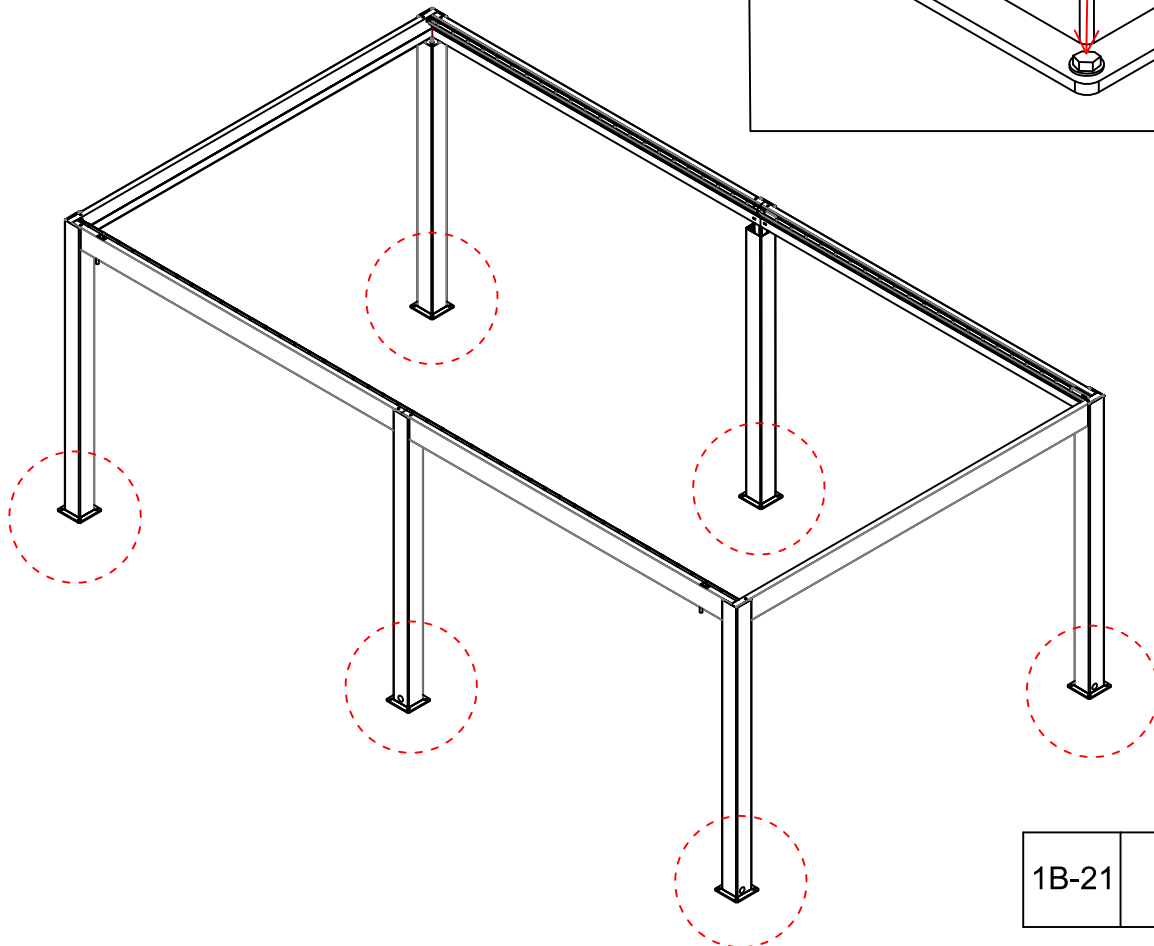

Item	Drawings	Qty
1B-26		2
1B-32		2
1B-33		2
1B-16		2
1B-17		2
1B-48		48
1B-49		46
1B-50		2
1B-51	 M3.5*25	192+4
3B-45	 M8*10	8
3B-46		8

1B-27			2
1B-01			4
1B-13			6
1B-22			36

1B-04		2
1B-18		1

3B-46		2
3B-45	 M8*10	2
3B-32		1
3B-33		1
3B-27		1
3B-02		1

3B-46		2
3B-18		1
3B-45	 M8*10	2
3B-02-2		1

warning:
 Install two manual controllers must according to the manuals. Please noted that the direction of two manual controllers must be consistent.

1B-02		1
1B-02-1		1
1B-14		2

3B-46		4
1B-32		1
1B-33		1
1B-03		1
1B-03-2		1
3B-45	 M8*10	4
1B-18		1

1B-21		24
-------	---	----

1B-26		2
1B-11		4
1B-19		12

Warning:
 Before installation, tear off the protective film of the tape on the back side of Gutter.

1B-05-2		4
1B-05		2
1B-23		x

1B-24		1
1B-12		4

1B-51		X*2
1B-06		X
1B-48		X

1B-49		X
1B-50		2
1B-51		X

1B-06			2
-------	--	--	---

1B-07		X
-------	--	---

1B-23		20
1B-08A		1
1B-08B		1
1B-08C		1
1B-08D		1

warning:
Bolts must be tightened