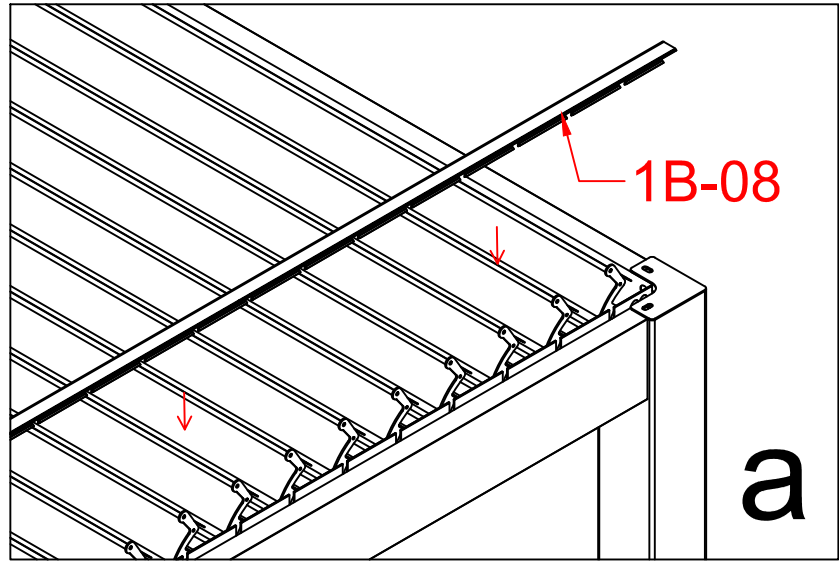

Item	Drawings	Qty
1B-22		24+2
1B-23	 M4.2*19	28+2
1B-24		1
1B-48		33
1B-49		32
1B-50		1
1B-51	 M3.5*25	132+4

3×4m

3*4-4

1B-01		4
1B-13		4
1B-22		24

1B-03			1
1B-14			1

1B-04		2
1B-18		1

1B-02			1
1B-03			1
1B-18			1

1B-21		16
-------	---	----

1B-11		4
1B-19		8

Warning:
Before installation, tear off the protective film of the tape on the back side of Gutter.

1B-05		4
1B-23		x

1B-24		1
1B-12		4

1B-51		X*2
1B-06		X
1B-48		X

1B-49		X
1B-50		1
1B-51		X

1B-06		1
1B-07		x

3B-23		10
1B-08		2

warning:
Bolts must be tightened

1B-09		2
1B-20		x

1B-17		+ 		1
-------	---	---	---	---

1B-16		1
1B-24		1

Warning
In Snow season or in case of snow forecast open up your shutters in vertical position to avoid any damaging on your pergola. .