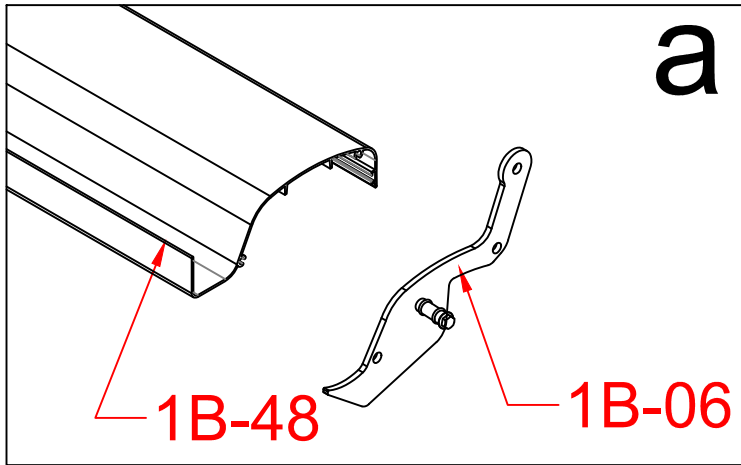

Item	Drawings	Qty
1B-22		24+2
1B-23	 M4.2*19	28+2
1B-24		1
1B-48		33
1B-49		32
1B-50		1
1B-51	 M3.5*25	132+4

3×4m

3*4-4

1B-01		4
1B-13		4
1B-22		24

1B-03			1
1B-14			1

1B-04		2
1B-18		1

1B-02			1
1B-03			1
1B-18			1

1B-21		16
-------	---	----

1B-11		4
1B-19		8

Warning:
Before installation, tear off the protective film of the tape on the back side of Gutter.

1B-05		4
1B-23		x

1B-24		1
1B-12		4

1B-51		X*2
1B-06		X
1B-48		X

1B-49		X
1B-50		1
1B-51		X

1B-06		1
1B-07		x

3B-23		10
1B-08		2

warning:
Bolts must be tightened

1B-09		2
1B-20		x

1B-17		+ 		1
-------	---	---	---	---

1B-16		1
1B-24		1

Warning
In Snow season or in case of snow forecast open up your shutters in vertical position to avoid any damaging on your pergola. .