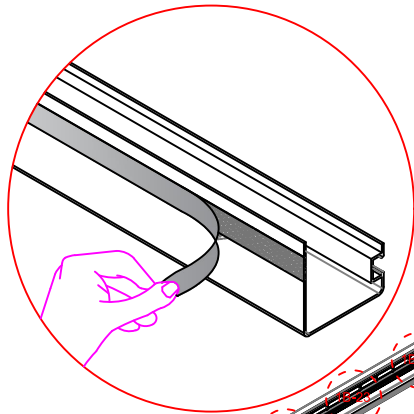

Item	Drawings	Qty
1B-22		24+2
1B-23	 M4.2*19	28+2
1B-24		1
1B-48		33
1B-49		32
1B-50		1
1B-51	 M3.5*25	132+4

3×4m

3*4-4

1B-01		4
1B-13		4
1B-22		24

1B-03			1
1B-14			1

1B-04		2
1B-18		1

1B-02			1
1B-03			1
1B-18			1

1B-21		16
-------	---	----

1B-11		4
1B-19		8

Warning:
Before installation, tear off the protective film of the tape on the back side of Gutter.

1B-05		4
1B-23		x

1B-24		1
1B-12		4

1B-51		X*2
1B-06		X
1B-48		X

1B-49		X
1B-50		1
1B-51		X

1B-06		1
1B-07		x

3B-23		10
1B-08		2

warning:
Bolts must be tightened

1B-09		2
1B-20		x

1B-17		+ 		1
-------	---	---	---	---

1B-16		1
1B-24		1

Warning
In Snow season or in case of snow forecast open up your shutters in vertical position to avoid any damaging on your pergola. .