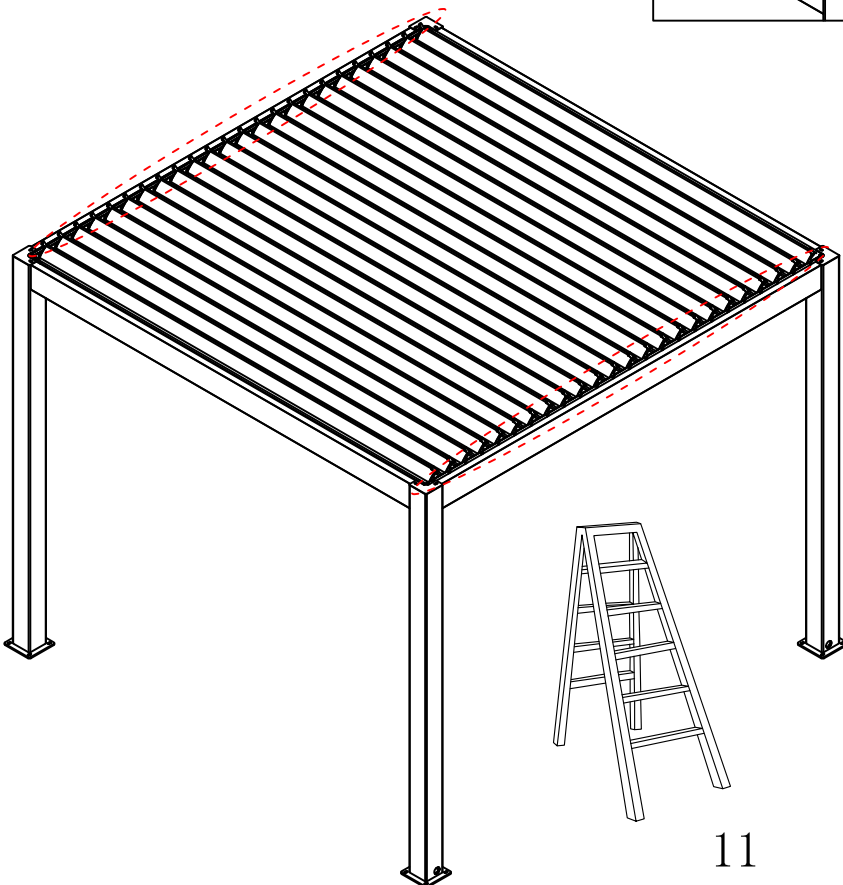

1B-21		16
-------	---	----

1B-11		4
1B-19		8

Warning:
Before installation, tear off the protective film of the tape on the back side of Gutter.

1B-05		4
1B-23		x

1B-24		1
1B-12		4

1B-51		X*2
1B-06		X
1B-48		X

1B-49		X
1B-50		1
1B-51		X

1B-06		1
1B-07		x

3B-23		10
1B-08		2

warning:
Bolts must be tightened

1B-09		2
1B-20		x

1B-17		+ 		1
-------	---	---	---	---

1B-16		1
1B-24		1

Warning
In Snow season or in case of snow forecast open up your shutters in vertical position to avoid any damaging on your pergola. .