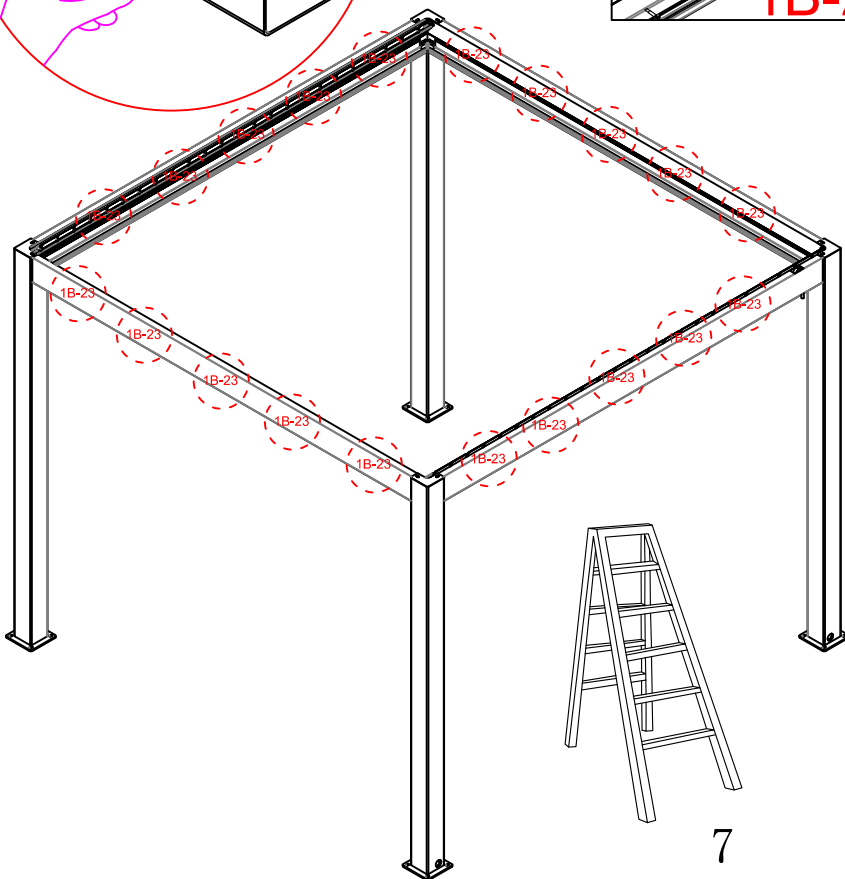

Item	Drawings	Qty
1B-22		24+2
1B-23	 M4.2*19	28+2
1B-24		1
1B-48		33
1B-49		32
1B-50		1
1B-51	 M3.5*25	132+4

3×4m

3*4-4

1B-01		4
1B-13		4
1B-22		24

1B-03			1
1B-14			1

1B-04		2
1B-18		1

1B-02			1
1B-03			1
1B-18			1

1B-21		16
-------	---	----

1B-11		4
1B-19		8

Warning:
Before installation, tear off the protective film of the tape on the back side of Gutter.

1B-05		4
1B-23		x

1B-24		1
1B-12		4

1B-51		X*2
1B-06		X
1B-48		X

1B-49		X
1B-50		1
1B-51		X

1B-06		1
1B-07		x

3B-23		10
1B-08		2

warning:
Bolts must be tightened

1B-09		2
1B-20		x

1B-17		+ 		1
-------	---	---	---	---

1B-16		1
1B-24		1

Warning
In Snow season or in case of snow forecast open up your shutters in vertical position to avoid any damaging on your pergola. .