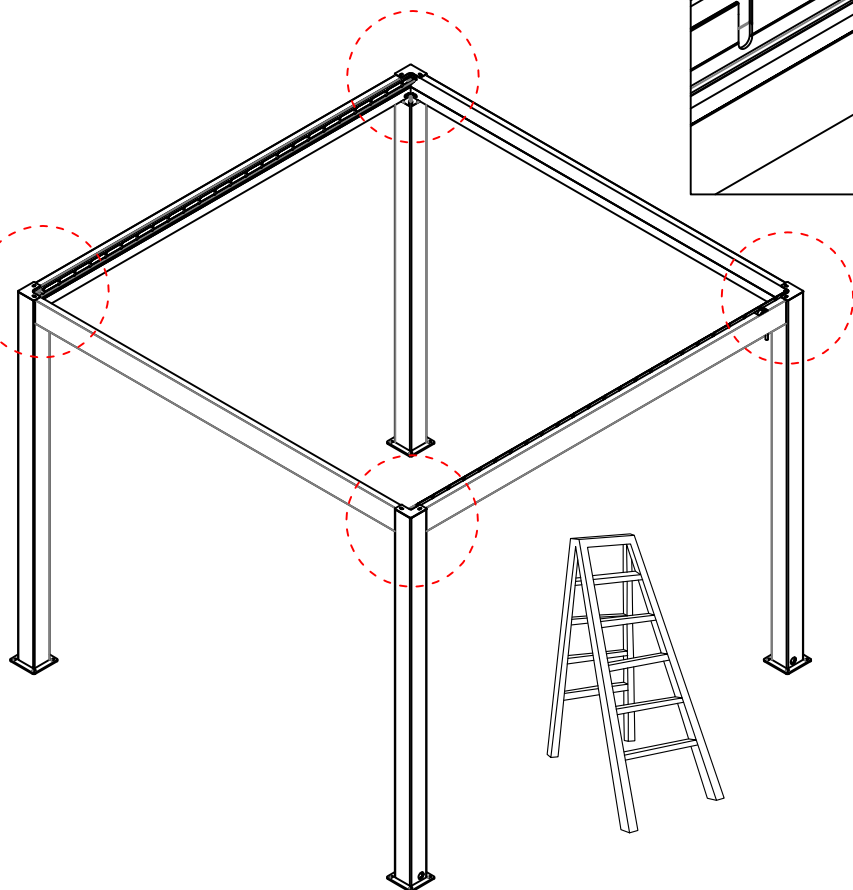

Item	Drawings	Qty
1B-22		24+2
1B-23	 M4.2*19	28+2
1B-24		1
1B-48		33
1B-49		32
1B-50		1
1B-51	 M3.5*25	132+4

3×4m

3*4-4

1B-01		4
1B-13		4
1B-22		24

1B-03			1
1B-14			1

1B-04		2
1B-18		1

1B-02			1
1B-03			1
1B-18			1

1B-21		16
-------	---	----

1B-11		4
1B-19		8

Warning:
Before installation, tear off the protective film of the tape on the back side of Gutter.

1B-05		4
1B-23		x

1B-24		1
1B-12		4

1B-51		X*2
1B-06		X
1B-48		X

1B-49		X
1B-50		1
1B-51		X

1B-06		1
1B-07		x

3B-23		10
1B-08		2

warning:
Bolts must be tightened

1B-09		2
1B-20		x

1B-17		+ 		1
-------	---	---	---	---

1B-16		1
1B-24		1

Warning
In Snow season or in case of snow forecast open up your shutters in vertical position to avoid any damaging on your pergola. .