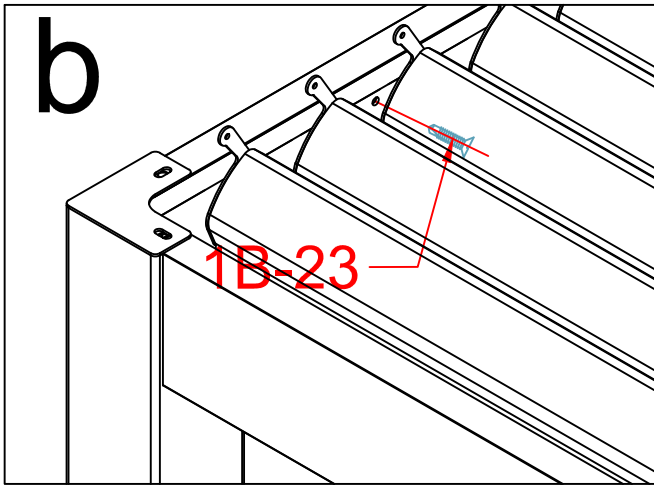

Item	Drawings	Qty
1B-22		24+2
1B-23	 M4.2*19	28+2
1B-24		1
1B-48		33
1B-49		32
1B-50		1
1B-51	 M3.5*25	132+4

3×4m

3*4-4

1B-01		4
1B-13		4
1B-22		24

1B-03			1
1B-14			1

1B-04		2
1B-18		1

1B-02			1
1B-03			1
1B-18			1

1B-21		16
-------	---	----

1B-11		4
1B-19		8

Warning:
Before installation, tear off the protective film of the tape on the back side of Gutter.

1B-05		4
1B-23		x

1B-24		1
1B-12		4

1B-51		X*2
1B-06		X
1B-48		X

1B-49		X
1B-50		1
1B-51		X

1B-06		1
1B-07		x

3B-23		10
1B-08		2

warning:
Bolts must be tightened

1B-09		2
1B-20		x

1B-17		+ 		1
-------	---	---	---	---

1B-16		1
1B-24		1

Warning
In Snow season or in case of snow forecast open up your shutters in vertical position to avoid any damaging on your pergola. .