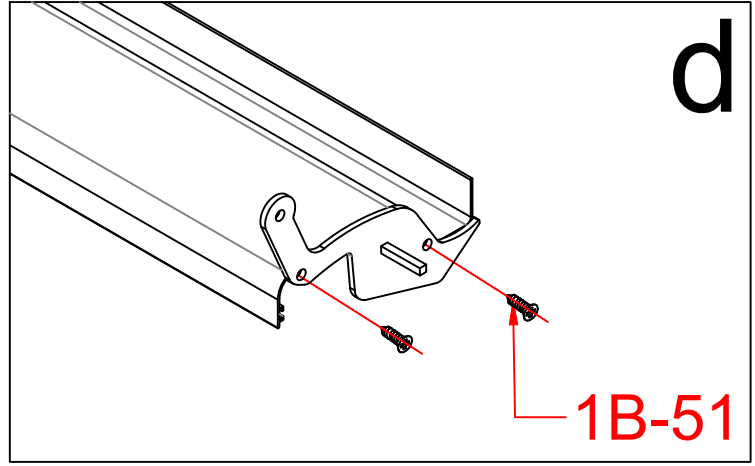

Item	Drawings	Qty
1B-22		24+2
1B-23	 M4.2*19	28+2
1B-24		1
1B-48		33
1B-49		32
1B-50		1
1B-51	 M3.5*25	132+4

3×4m

3*4-4

1B-01		4
1B-13		4
1B-22		24

1B-03			1
1B-14			1

1B-04		2
1B-18		1

1B-02			1
1B-03			1
1B-18			1

1B-21		16
-------	---	----

1B-11		4
1B-19		8

Warning:
Before installation, tear off the protective film of the tape on the back side of Gutter.

1B-05		4
1B-23		x

1B-24		1
1B-12		4

1B-51		X*2
1B-06		X
1B-48		X

1B-49		X
1B-50		1
1B-51		X

1B-06		1
1B-07		x

3B-23		10
1B-08		2

warning:
Bolts must be tightened

1B-09		2
1B-20		x

1B-17		+ 		1
-------	---	---	---	---

1B-16		1
1B-24		1

Warning
In Snow season or in case of snow forecast open up your shutters in vertical position to avoid any damaging on your pergola. .