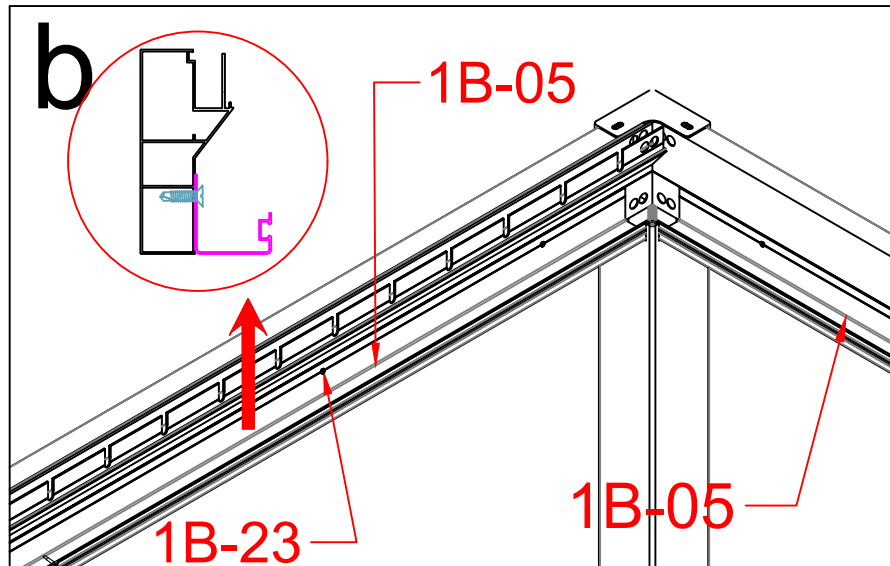

Item	Drawings	Qty
1B-22		24+2
1B-23	 M4.2*19	28+2
1B-24		1
1B-48		33
1B-49		32
1B-50		1
1B-51	 M3.5*25	132+4

3×4m

3*4-4

1B-01		4
1B-13		4
1B-22		24

1B-03			1
1B-14			1

1B-04		2
1B-18		1

1B-02			1
1B-03			1
1B-18			1

1B-21		16
-------	---	----

1B-11		4
1B-19		8

Warning:
Before installation, tear off the protective film of the tape on the back side of Gutter.

1B-05		4
1B-23		x

1B-24		1
1B-12		4

1B-51		X*2
1B-06		X
1B-48		X

1B-49		X
1B-50		1
1B-51		X

1B-06		1
1B-07		x

3B-23		10
1B-08		2

warning:
Bolts must be tightened

1B-09		2
1B-20		x

1B-17		+ 		1
-------	---	---	---	---

1B-16		1
1B-24		1

Warning
In Snow season or in case of snow forecast open up your shutters in vertical position to avoid any damaging on your pergola. .