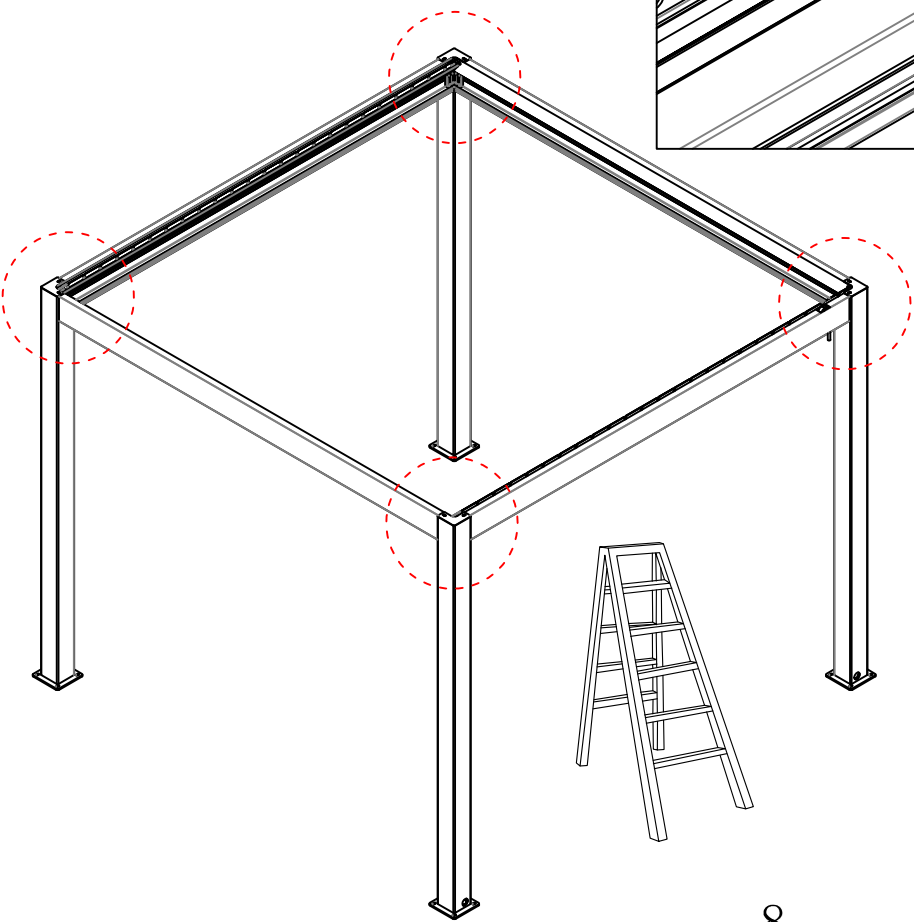

Item	Drawings	Qty
1B-22		24+2
1B-23	 M4.2*19	28+2
1B-24		1
1B-48		33
1B-49		32
1B-50		1
1B-51	 M3.5*25	132+4

3×4m

3*4-4

1B-01		4
1B-13		4
1B-22		24

1B-03			1
1B-14			1

1B-04		2
1B-18		1

1B-02			1
1B-03			1
1B-18			1

1B-21		16
-------	---	----

1B-11		4
1B-19		8

Warning:
Before installation, tear off the protective film of the tape on the back side of Gutter.

1B-05		4
1B-23		x

1B-24		1
1B-12		4

1B-51		X*2
1B-06		X
1B-48		X

1B-49		X
1B-50		1
1B-51		X

1B-06		1
1B-07		x

3B-23		10
1B-08		2

warning:
Bolts must be tightened

1B-09		2
1B-20		x

1B-17		+ 		1
-------	---	---	---	---

1B-16		1
1B-24		1

Warning
In Snow season or in case of snow forecast open up your shutters in vertical position to avoid any damaging on your pergola. .